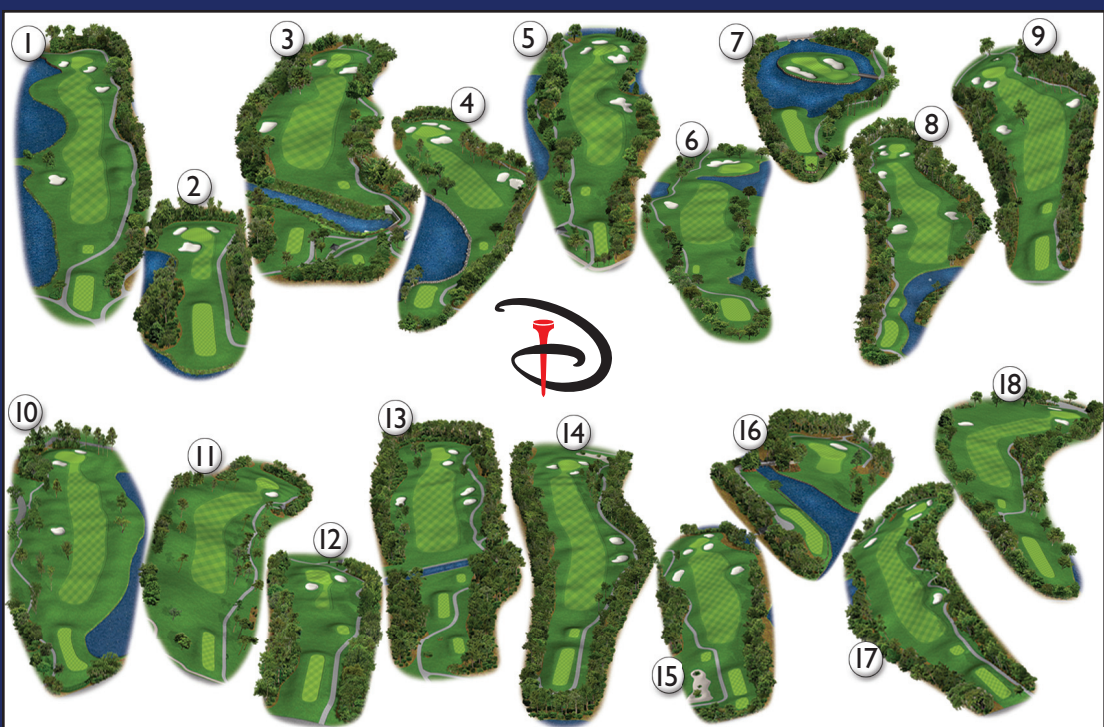

HOLE		1	2	3	4	5	6	7	8	9	OUT
Blue	72.3/133	512	170	402	377	386	352	156	523	383	3261
White	70.1/130	493	150	368	364	367	332	117	503	363	3057
Gold	68.5/125	468	125	352	351	348	312	105	483	343	2887
Red	69.7/119	420	119	286	274	297	255	92	440	303	2486
PAR		5	3	4	4	4	4	3	5	4	36
Men's Hcp		3	15	7	9	11	13	17	1	5	
Ladies' Hcp		7	15	9	11	5	13	17	1	3	

Date: ▲ = Shelter AED = Restroom/AED GOLF ASSOCIATES 04
800-438-8728 24
© 2024 Golf Associates

HOLE	10	11	12	13	14	15	16	17	18	IN	TOTAL	HCP	NET
Blue	387	444	206	395	515	381	196	532	428	3484	6745		
White	373	429	182	345	485	345	165	503	397	3224	6281		
Gold	343	414	166	315	455	327	146	485	372	3023	5910		
Red	329	390	108	285	422	285	137	421	314	2691	5177		
PAR	4	4/5	3	4	5	4	3	5	4	36/37	72/73		
Men's Hcp	18	2	14	16	12	8	10	6	4				
Ladies' Hcp	4	14	18	10	12	8	16	6	2				

Scorer: _____ Attest: _____